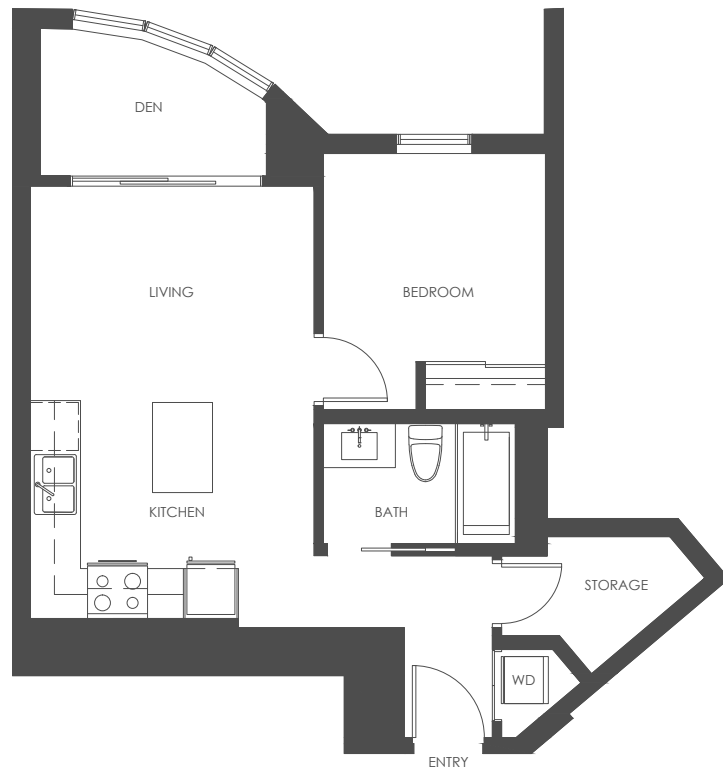

# 685 Pacific Boulevard

## 01 Plan – 1 bed + den

north, city view | 583 sf

TYPICAL FLOOR

Balcony sizes vary per floor.

The developer reserves the right to make changes and modifications to the information contained herein. Floor plans, layouts, and finishes are subject to change without notice, E & O.E.